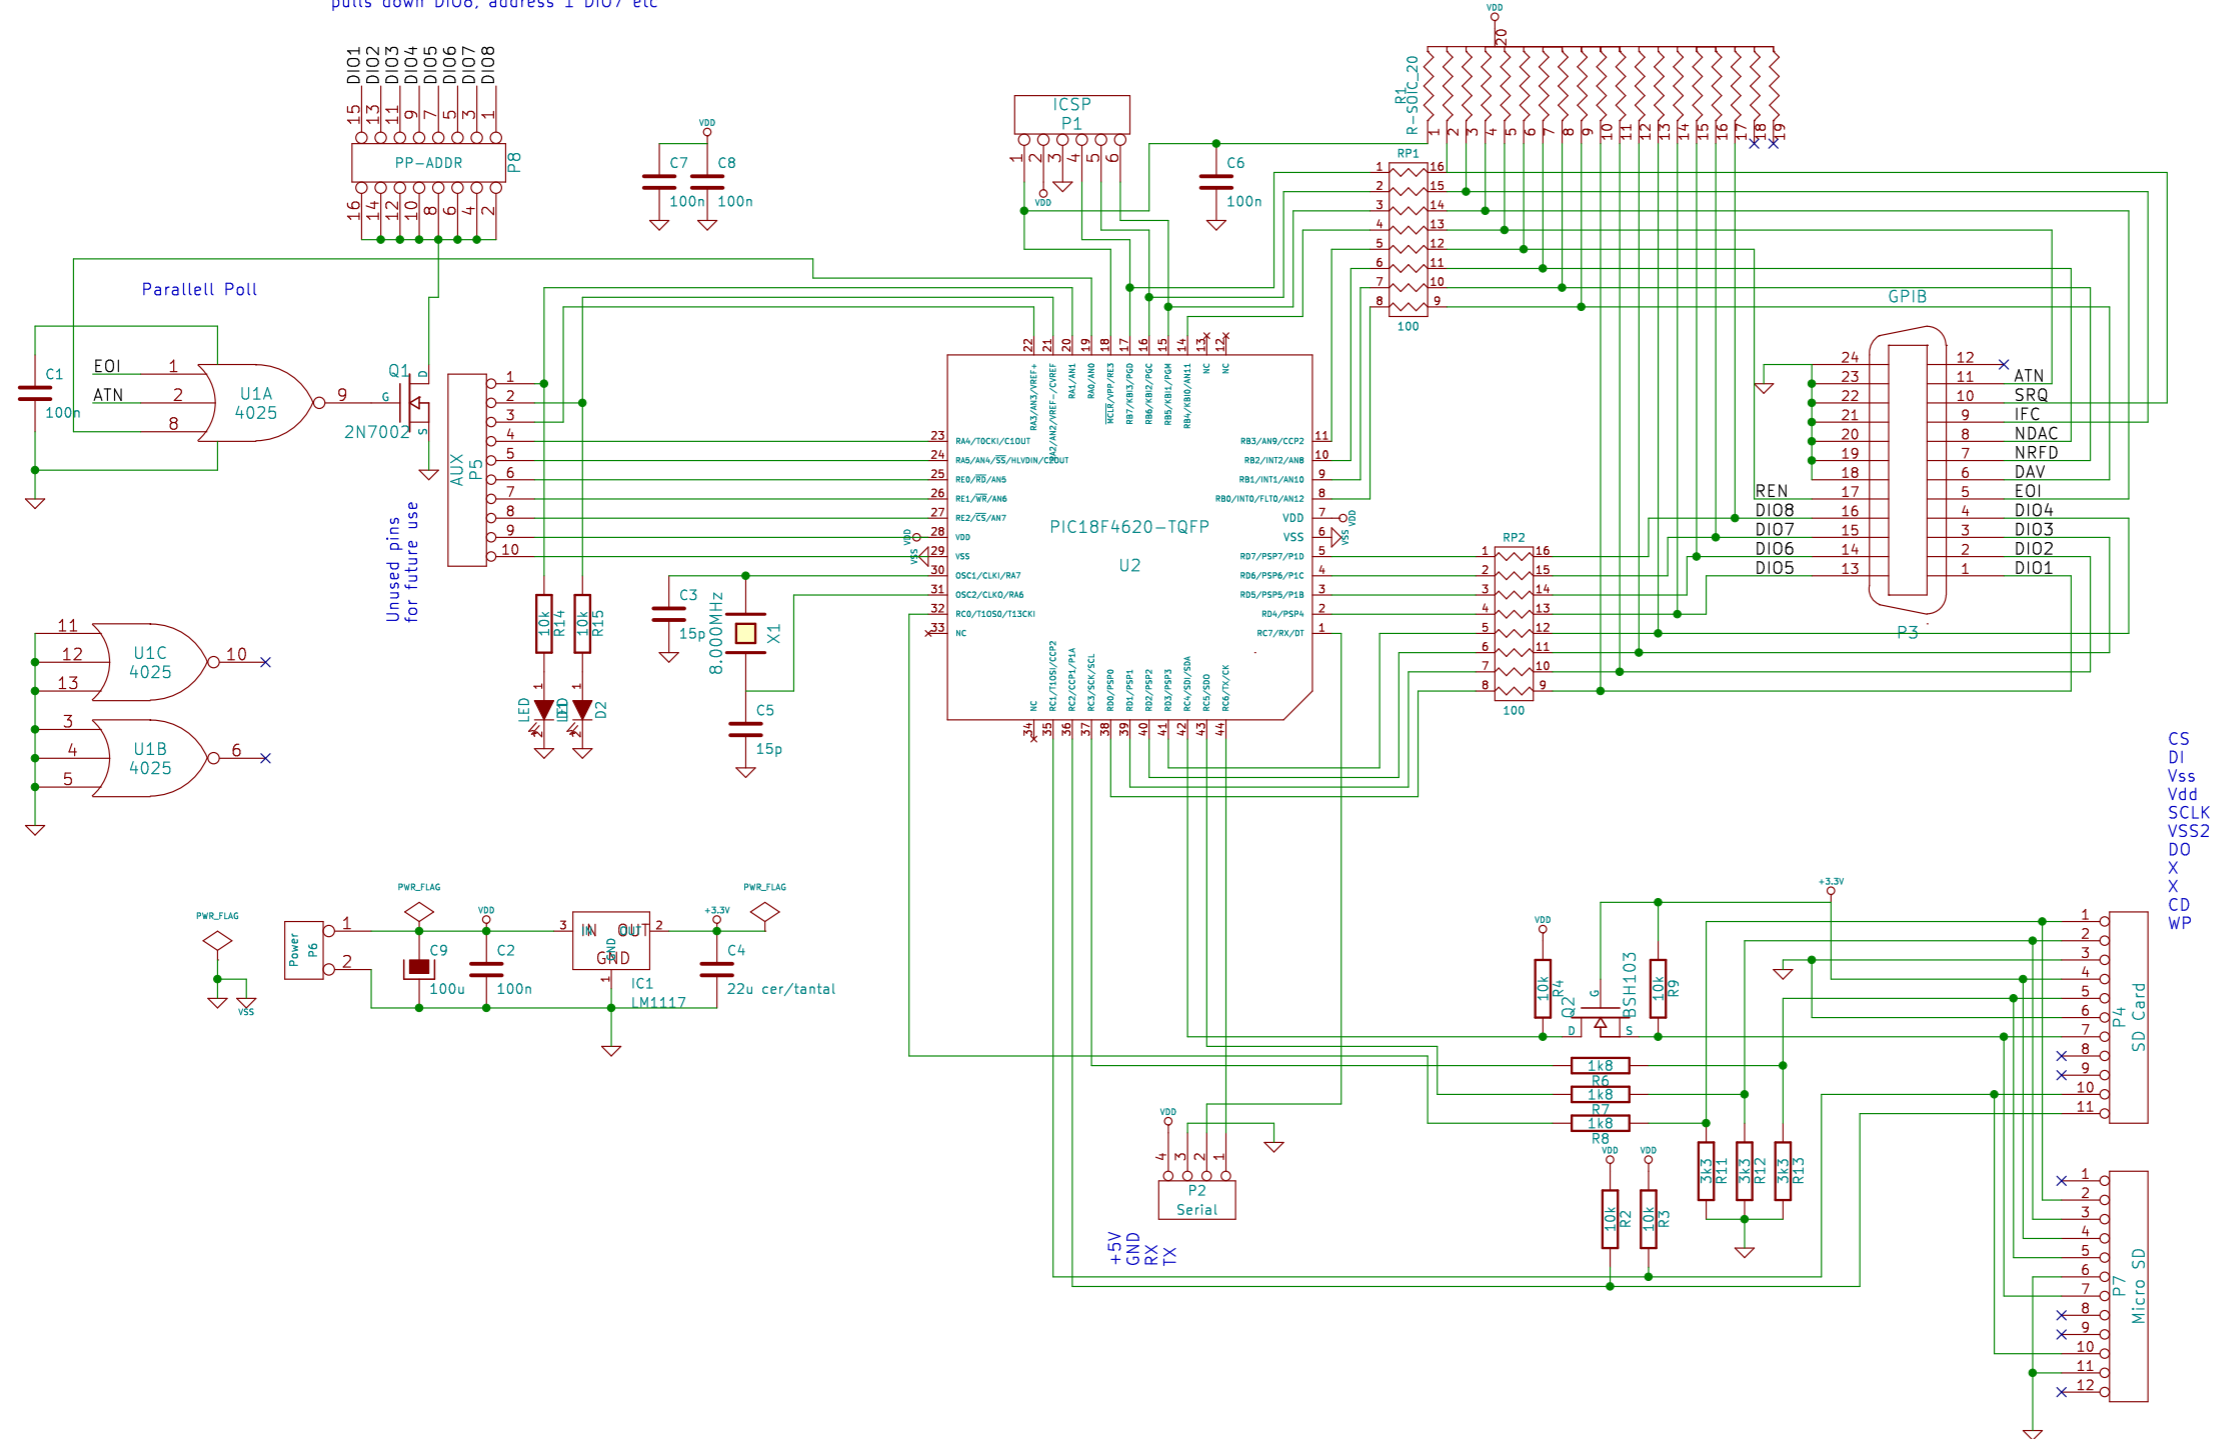

Select address for parallell poll response. Unit with address 0 pulls down DIO8, address 1 DIO7 etc

CS
DI
Vss
Vdd
SCLK
VSS2
DO
X
X
CD
WP

Rev b 2016-03-28		
Pedago Interaktiv AB		
Sheet: /		
File: HPDisk_44pin.sch		
Title: HPDisk an SD-Based disk emulator for GPIB		
Size: A3	Date: 29 mar 2016	Rev:
KiCad E.D.A. kicad (5.1.4)-1		Id: 1/1